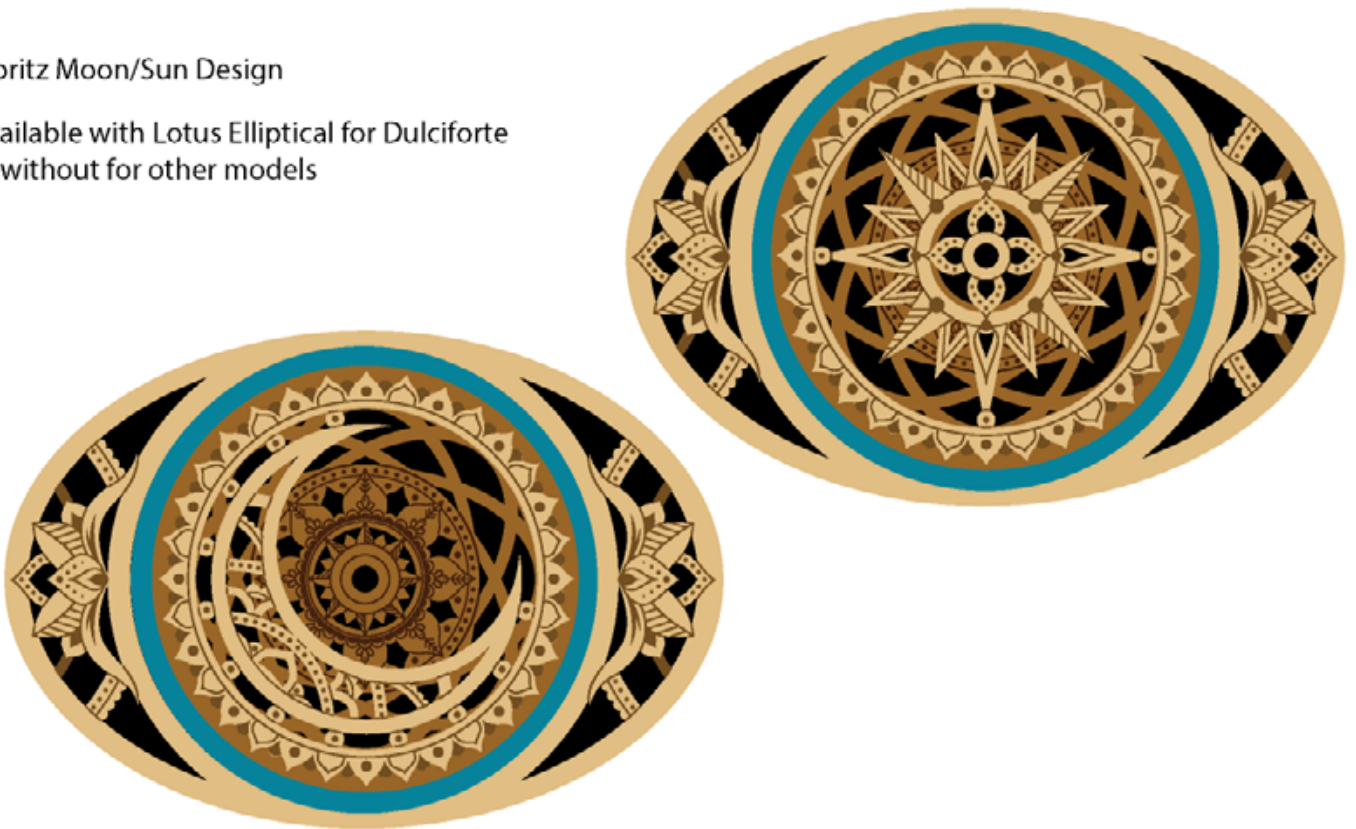

Permission for use must be obtained for other customers with a royalty.

Moritz Moon/Sun Design

Available with Lotus Elliptical for Dulciforte or without for other models

Moritz Mandala

Also pairs well with lotus elliptical