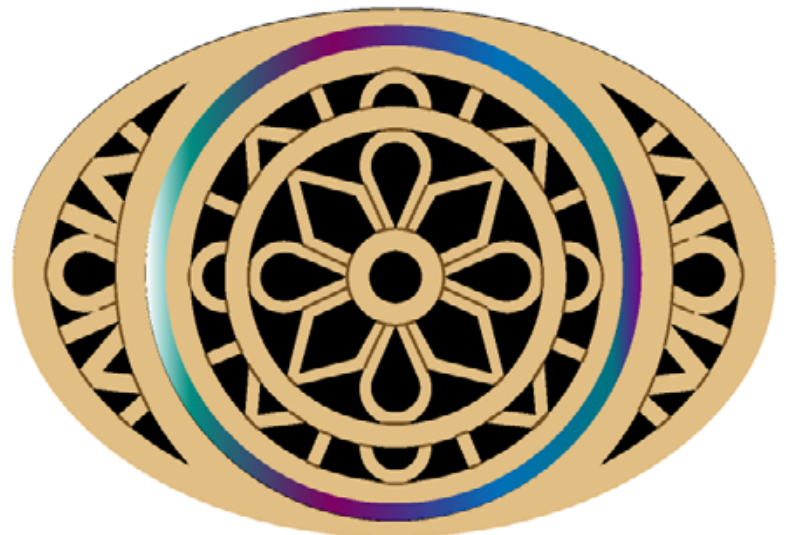

Celtic Swirls Multi-Material NC

Deer Tree SINGLE LAYER NC

Spinning Wheel SINGLE LAYER NC

Russell Cook's Sketch SINGLE LAYER NC

Moritz Kaleidoscope TWO LAYER NC

1-Piece Celtic NC

Classic Swirl Bracket Elliptical NC

Inspired by Russell's Sketch Elliptical NC

Olive Branch Elliptical NC

Branch Elliptical NC

Woven Elliptical NC

Celtic Trinity Knot Elliptical Royalty Level 1

1-Piece Celtic Elliptical NC

2 or 3-Piece Steam Punk Gears Royalty Level 2