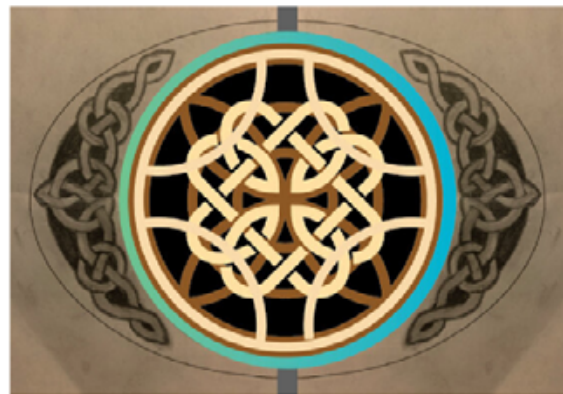

NEW LOGO

Kildalton Cross

Needed views of both sides showing background. Study elements of the cross because the designs in photos are obscured by weathering over time. Elliptical piece inspired by design elements of the Kildalton Cross.

Moritz Instruments: A combination of mandala, renaissance celestial and nautical compass rose, this is a lacey, dimensional set of designs that can be mixed and matched.

Customer requested a combination the Sacred Heart, Immaculate Heart, Miraculous Medal, and other symbolic catholic imagery.