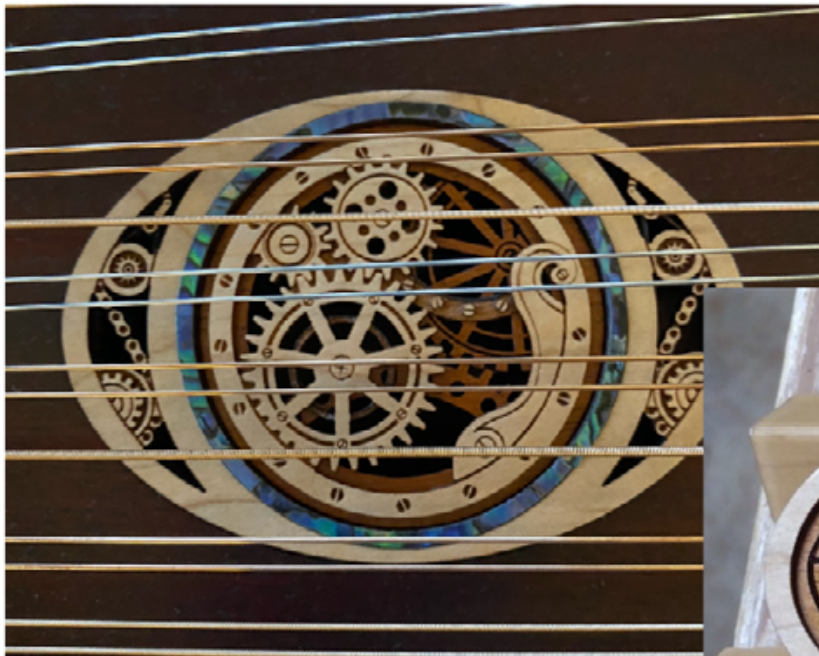

Mark requested the incorporation of
a shamrock celtic knot which
has elements that resemble his
initials (MW)

the design was layered to create
depth and custom knotwork was
created for the elliptical piece.

Moritz Instruments: A combination of mandala, renaissance celestial and nautical compass rose, this is a lacey, dimensional set of designs that can be mixed and matched.

Customer requested a combination the Sacred Heart, Immaculate Heart, Miraculous Medal, and other symbolic catholic imagery.