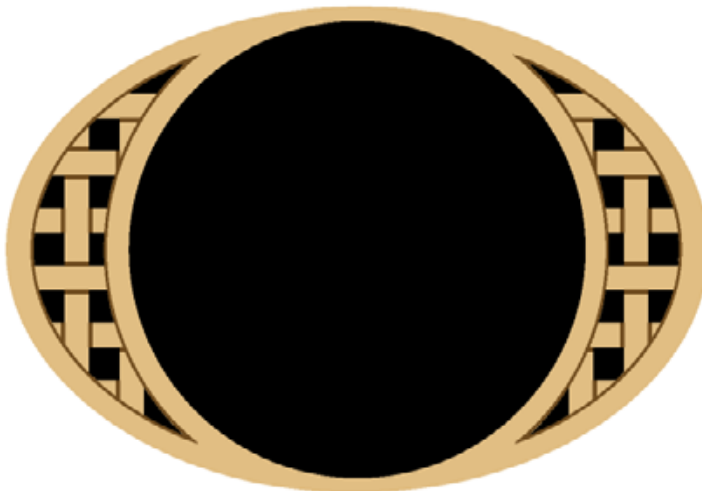

Inspired by Russell's Sketch Elliptical NC

Olive Branch Elliptical NC

Branch Elliptical NC

Woven Elliptical NC

Celtic Trinity Knot Elliptical Royalty Level 1

1-Piece Celtic Elliptical NC

2 or 3-Piece Steam Punk Gears Royalty Level 2

Elliptical Wildflowers - Royalty Level 1

Circular 2-Piece Waterfall Wildflowers - Royalty Level 2

Elliptical Candles - Royalty Level 1

Circular 2-Piece Ornate Door - Royalty Level 2

Elliptical Cherry Blossom - Royalty Level 1