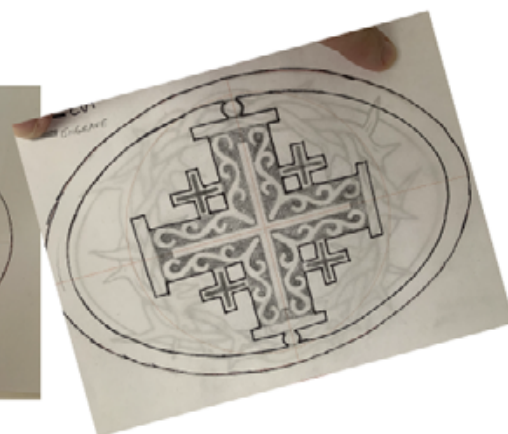

Jess Dickinson sent a jerusalem cross and asked for a detailed crown of thorns behind it.