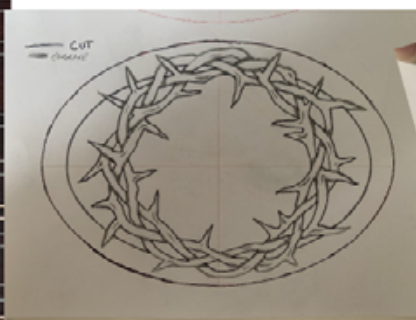

Jess Dickinson sent a jerusalem cross and asked for a detailed crown of thorns behind it.